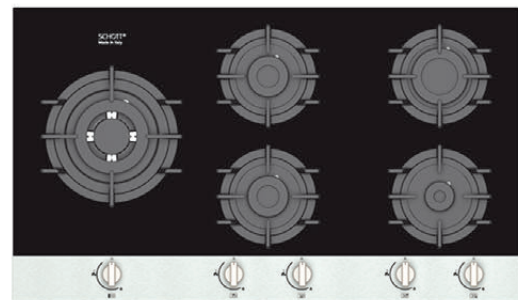

Model: G203

Size: 900 x 520 mm

Color: Glass

■ 5burners ■ SCHOTT glass ■ SABAF gas burners ■ Flame Failure Safety Device ■ Cast Iron Pan Support ■ Baklite Knobs

Model: G303

Size: 900 x 520 mm

Color: Glass

■ 5burners ■ SCHOTT glass ■ SABAF gas burners ■ Flame Failure Safety Device ■ Cast Iron Pan Support ■ Baklite Knobs