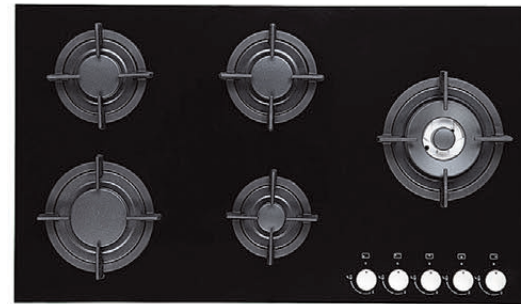

Model: G118

Size: 900 x 510 mm

Color: Stainless Steel

- 5burners ■ 304 stainless steel ■ Flame Failure Safety Device
- Cast Iron Pan Support ■ Baklite Knobs

Model: TH5913G

Size: 860 x 500 mm

Color: Glass

■ 5 burners ■ SCHOTT glass ■ SABAF gas burners ■ Flame Failure Safety Device ■ Cast Iron Pan Support ■ Baklite Knobs