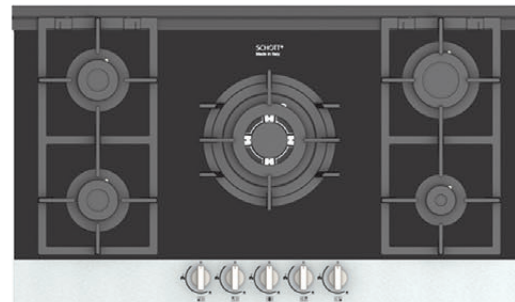

- 5burners ■ SCHOTT glass ■ SABAF gas burners ■ Flame Failure Safety Device ■ Cast Iron Pan Support ■ Baklite Knobs