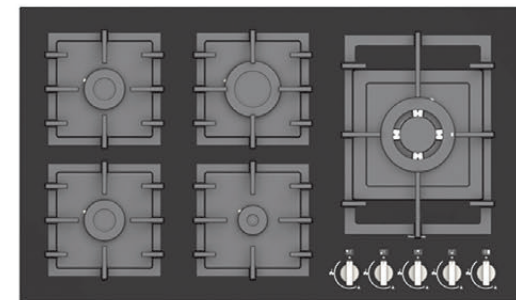

Model: G203

Size: 900 x 520 mm

Color: Glass

■ 5burners ■ SCHOTT glass ■ SABAF gas burners ■ Flame Failure Safety Device ■ Cast Iron Pan Support ■ Baklite Knobs

Model: G303

Size: 900 x 520 mm

Color: Glass

■ 5burners ■ SCHOTT glass ■ SABAF gas burners ■ Flame Failure Safety Device ■ Cast Iron Pan Support ■ Baklite Knobs