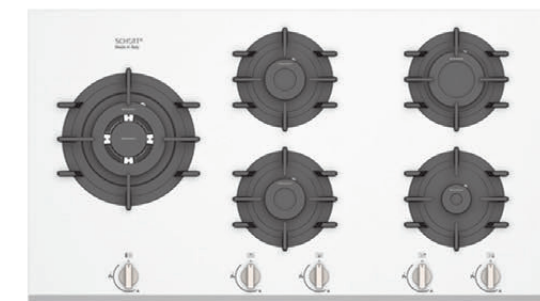

Model: G216

Size: 900 x 520 mm

Color: Glass

■ 5 burners ■ SCHOTT glass ■ SABAF gas burners ■ Flame Failure Safety Device ■ Cast Iron Pan Support ■ Baklite Knobs