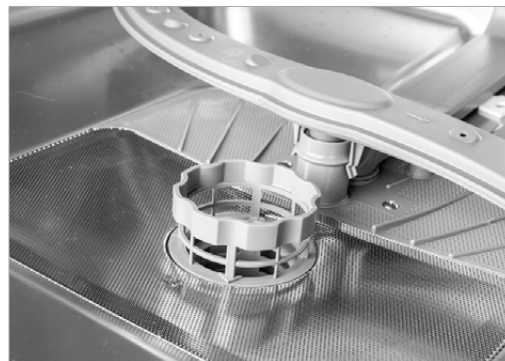

Clean Wash

DISHWASHER

ASHER

DISHW

FREE STANDING GAS RANGE

FREE STAND

Next Valentino

Model: TGC5-965 NV
Color: Stainless Steel