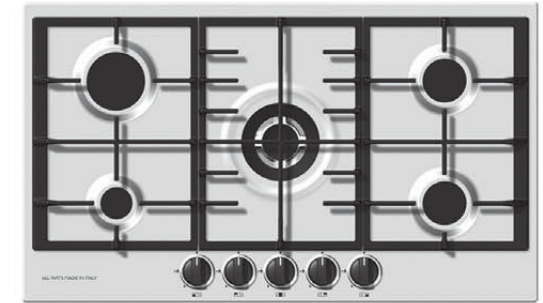

PRO Series

Model: TH5923S

Size: 860 x 500 mm

Color: Stainless Steel

■ 5 burners 304L ■ stainless steel ■ SABAF gas burners ■ Flame Failure Safety Device ■ Cast Iron Pan Support ■ Bakelite Knobs