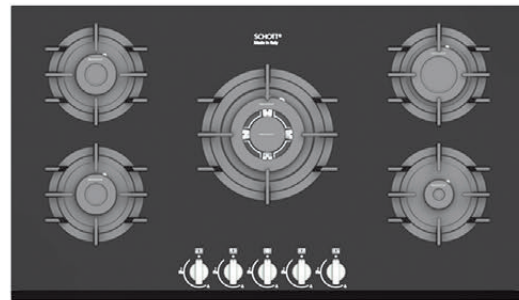

Model: G206

Size: 900 x 520 mm

Color: Glass

■ 5 burners ■ SCHOTT glass ■ SABAF gas burners ■ Flame Failure Safety Device ■ Cast Iron Pan Support ■ Baklite Knobs

Model: G201

Size: 900 x 520 mm

Color: Glass

■ 5 burners ■ SCHOTT glass ■ SABAF gas burners ■ Flame Failure Safety Device ■ Cast Iron Pan Support ■ Baklite Knobs