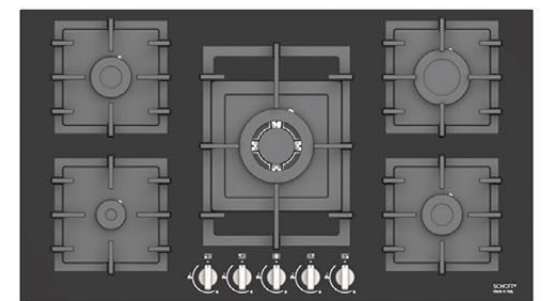

Model: G205

Size: 900 x 520 mm

Color: Glass

■ 5burners ■ SCHOTT glass ■ SABAF gas burners ■ Flame Failure Safety Device ■ Cast Iron Pan Support ■ Baklite Knobs