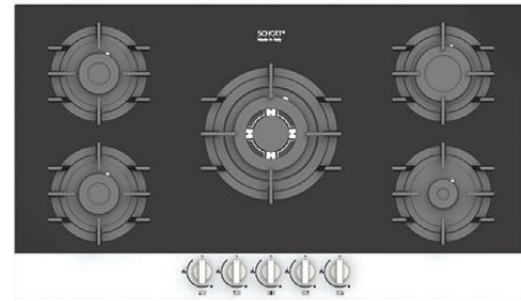

- 5burners ■ SCHOTT glass ■ SABAF gas burners ■ Flame Failure Safety Device ■ Cast Iron Pan Support ■ Baklite Knobs

Model: G302

Size: 900 x 520 mm

Color: Glass

■ 5burners ■ SCHOTT glass ■ SABAF gas burners ■ Flame Failure Safety Device ■ Cast Iron Pan Support ■ Baklite Knobs