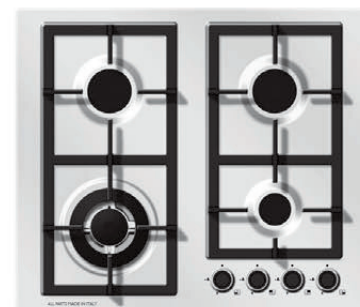

NEXT Series
Model: TH5924S

Size: 860 x 500 mm   Color: Stainless Steel

- 5 burners ■ 304 stainless steel ■ SABAF gas burners ■ Flame Failure Safety Device ■ Cast Iron Pan Support ■ Baklite Knobs

DECO Series
Model: TH5927S

Size: 860 x 500 mm   Color: Stainless Steel

- 5 burners ■ 304 stainless steel ■ SABAF gas burners ■ Flame Failure Safety Device ■ Cast Iron Pan Support ■ Baklite Knobs

NEXT Series
Model: TH5928S

Size: 860 x 500 mm   Color: Stainless Steel

- 5 burners ■ 304 stainless steel ■ SABAF gas burners ■ Flame Failure Safety Device ■ Cast Iron Pan Support ■ Baklite Knobs

DECO Series
Model: TH5929S

Size: 860 x 500 mm   Color: Stainless Steel

- 5 burners ■ 304 stainless steel ■ SABAF gas burners ■ Flame Failure Safety Device ■ Cast Iron Pan Support ■ Baklite Knobs

NEXT Series
Model: TH4625S

Size: 580 x 510 mm   Color: Stainless Steel

- 4 burners ■ 304 stainless steel ■ SABAF gas burners ■ Flame Failure Safety Device ■ Cast Iron Pan Support ■ Baklite Knobs