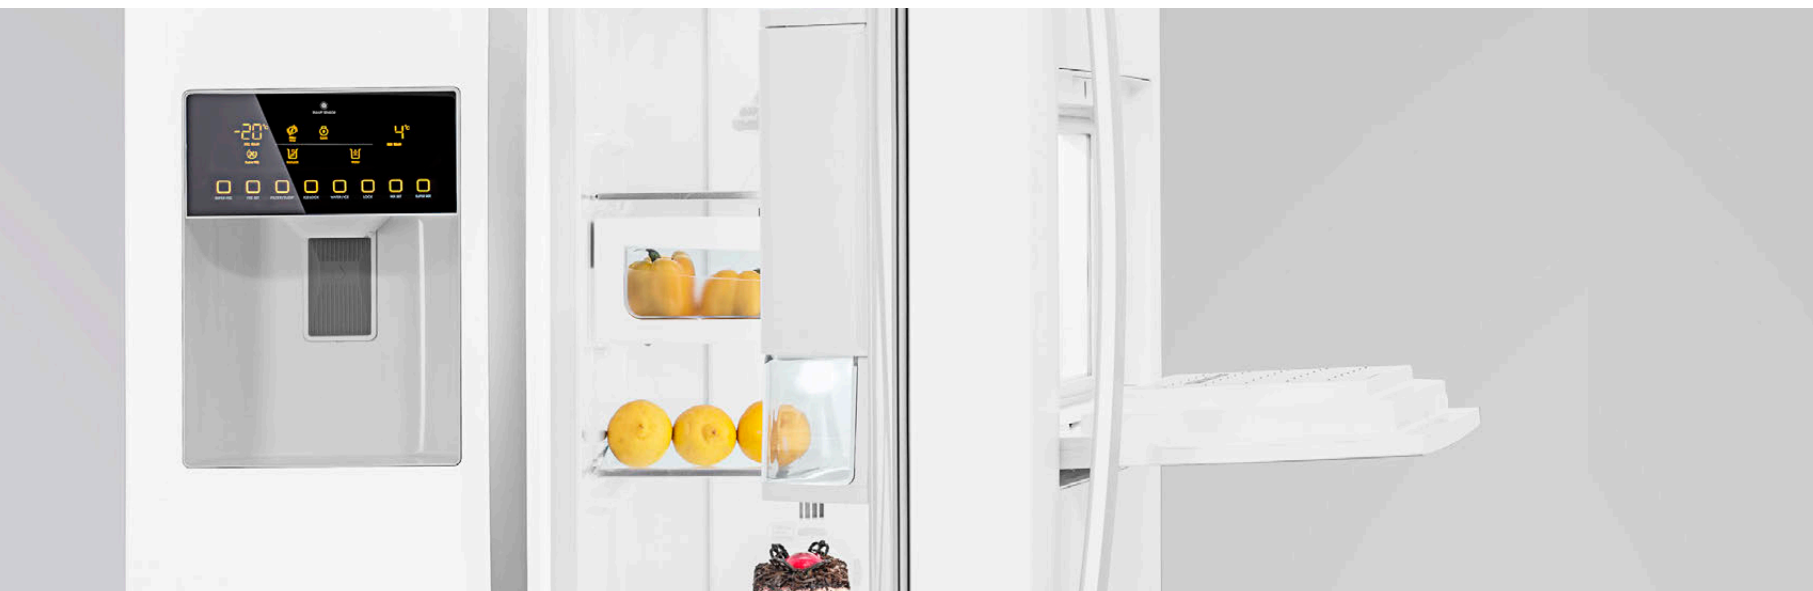

RICHIO Series , Side By Side

Model: SS-3100TW / SS-2700TW	Model: SS-3100TI / SS-2700TI
Color: Textured White	Color: Titanium
WxDxH: 928 x 920 x 1808 mm	WxDxH: 928 x 840 x 1808 mm

Digital Cooling ■ Digital Inverter Compressor ■ 3D Cooling ■ New Home Bar ■ Powerful Deodorizer ■ Super Ref ■ Super Freeze ■ Auto Close Door System ■ Slim in-door Ice maker ■ Frameless Shelves ■ LED Light