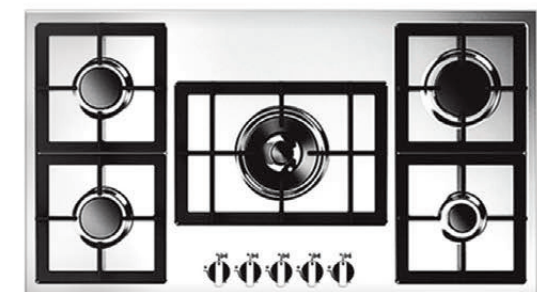

Model: G118

Size: 900 x 510 mm

Color: Stainless Steel

- 5burners ■ 304 stainless steel ■ Flame Failure Safety Device
- Cast Iron Pan Support ■ Baklite Knobs