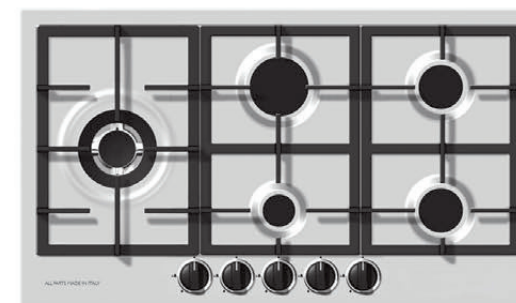

PRO Series

Model: TH5926S

Size: 860 x 500 mm

Color: Stainless Steel

■ 5 burners ■ 304 stainless steel ■ SABAF gas burners ■ Flame Failure Safety Device ■ Cast Iron Pan Support ■ Bakelite Knobs