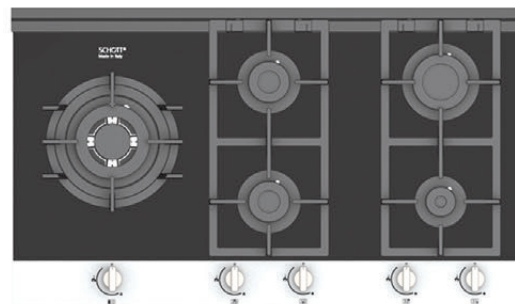

- 5burners ■ SCHOTT glass ■ SABAF gas burners ■ Flame Failure Safety Device ■ Cast Iron Pan Support ■ Baklite Knobs