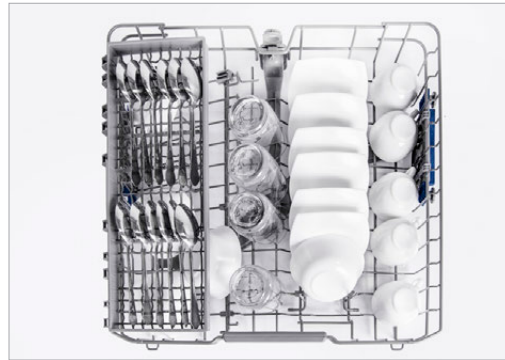

Clean Wash

DISHWASHER

ASHER

DISHW

FREE STANDING GAS RANGE

FREE STAND

Next Valentino

Model: TGC5-965 NV
Color: Stainless Steel