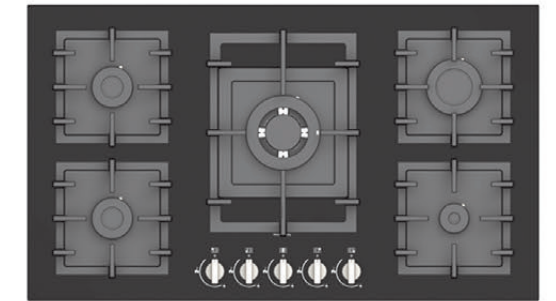

Model: G203

Size: 900 x 520 mm

Color: Glass

■ 5burners ■ SCHOTT glass ■ SABAF gas burners ■ Flame Failure Safety Device ■ Cast Iron Pan Support ■ Baklite Knobs

Model: G303

Size: 900 x 520 mm

Color: Glass

■ 5burners ■ SCHOTT glass ■ SABAF gas burners ■ Flame Failure Safety Device ■ Cast Iron Pan Support ■ Baklite Knobs