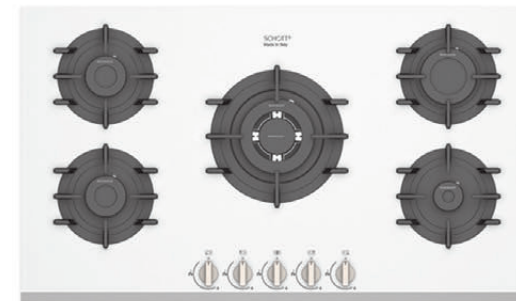

Model: G206

Size: 900 x 520 mm

Color: Glass

■ 5 burners ■ SCHOTT glass ■ SABAF gas burners ■ Flame Failure Safety Device ■ Cast Iron Pan Support ■ Baklite Knobs

Model: G201

Size: 900 x 520 mm

Color: Glass

■ 5 burners ■ SCHOTT glass ■ SABAF gas burners ■ Flame Failure Safety Device ■ Cast Iron Pan Support ■ Baklite Knobs