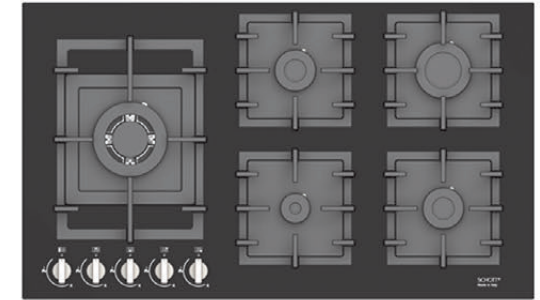

Model: G206

Size: 900 x 520 mm

Color: Glass

■ 5 burners ■ SCHOTT glass ■ SABAF gas burners ■ Flame Failure Safety Device ■ Cast Iron Pan Support ■ Baklite Knobs

Model: G201

Size: 900 x 520 mm

Color: Glass

■ 5 burners ■ SCHOTT glass ■ SABAF gas burners ■ Flame Failure Safety Device ■ Cast Iron Pan Support ■ Baklite Knobs