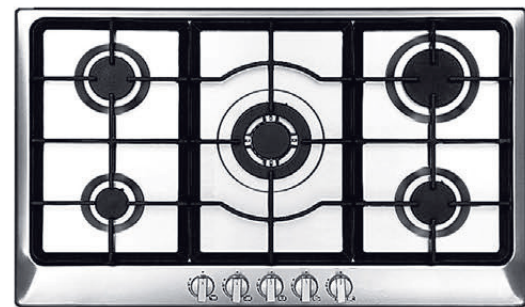

Model: G106

Size: 900 x 510 mm

Color: Stainless Steel

■ 5burners ■ 304 stainless steel ■ SABAF gas burners ■ Flame Failure Safety Device ■ Cast Iron Pan Support ■ Baklite Knobs

Model: TH5911S

Size: 860 x 500 mm

Color: Stainless Steel

■ 5burners ■ 304 stainless steel ■ SABAF gas burners ■ Flame Failure Safety Device ■ Cast Iron Pan Support ■ Baklite Knobs