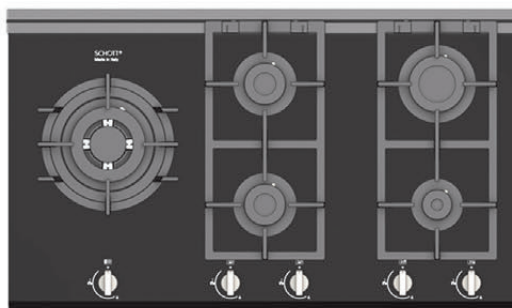

- 5burners ■ SCHOTT glass ■ SABAF gas burners ■ Flame Failure Safety Device ■ Cast Iron Pan Support ■ Baklite Knobs