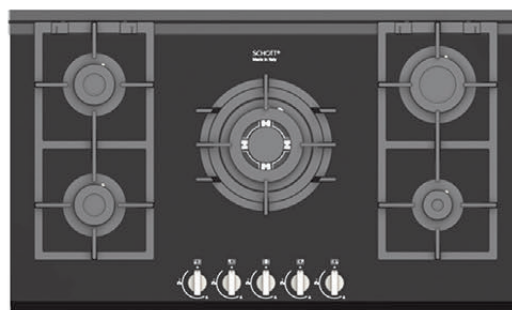

Model: G216

Size: 900 x 520 mm

Color: Glass

■ 5 burners ■ SCHOTT glass ■ SABAF gas burners ■ Flame Failure Safety Device ■ Cast Iron Pan Support ■ Baklite Knobs

Model: G207
Size: 900 x 520 mm Color: Glass