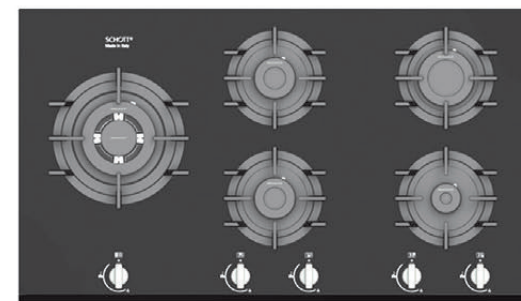

Model: G215

Size: 900 x 520 mm

Color: Glass

■ 5 burners ■ SCHOTT glass ■ SABAF gas burners ■ Flame Failure Safety Device ■ Cast Iron Pan Support ■ Baklite Knobs

Model: G202

Size: 900 x 520 mm

Color: Glass

■ 5 burners ■ SCHOTT glass ■ SABAF gas burners ■ Flame Failure Safety Device ■ Cast Iron Pan Support ■ Baklite Knobs