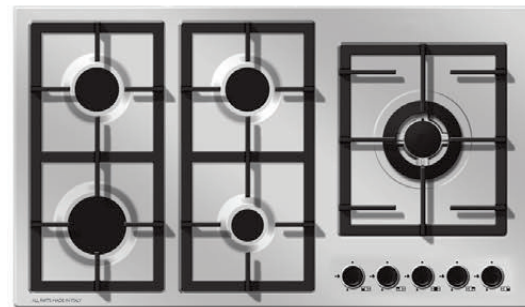

- 5 burners ■ 304 stainless steel ■ SABAF gas burners ■ Flame Failure Safety Device ■ Cast Iron Pan Support ■ Baklite Knobs

DECO Series
Model: TH5927S

Size: 860 x 500 mm Color: Stainless Steel

- 5 burners ■ 304 stainless steel ■ SABAF gas burners ■ Flame Failure Safety Device ■ Cast Iron Pan Support ■ Baklite Knobs